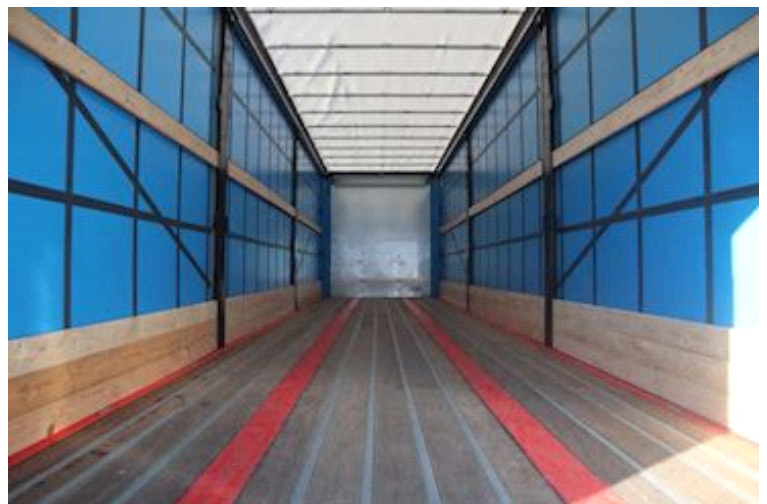

LASTAS A/S

Energivej 35 . DK-8722 Hedensted . Danmark
Motorvej / Autobahn E45 . Afkørsel / Abfahrt 58

E-mail: lastas@lastas.dk
www.lastas.dk

Tel +45 72 19 80 00 • Fax +45 72 19 80 01