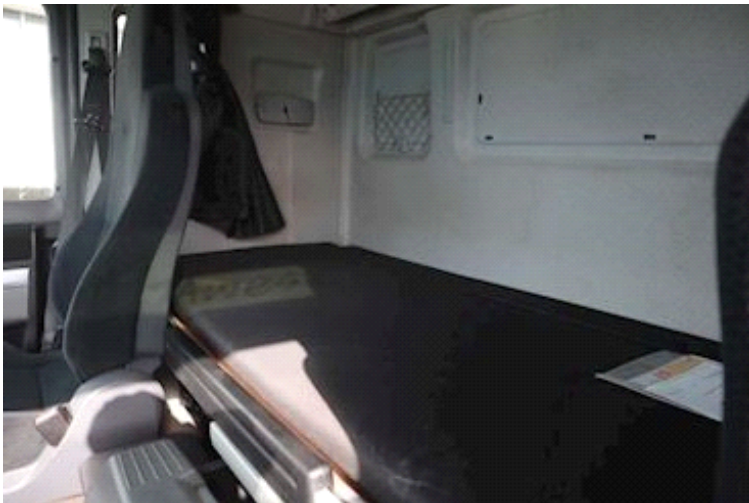

LASTAS A/S

Energivej 35 . DK-8722 Hedensted . Danmark
Motorvej / Autobahn E45 . Afkørsel / Abfahrt 58

E-mail: lastas@lastas.dk
www.lastas.dk

Tel +45 72 19 80 00 • Fax +45 72 19 80 01