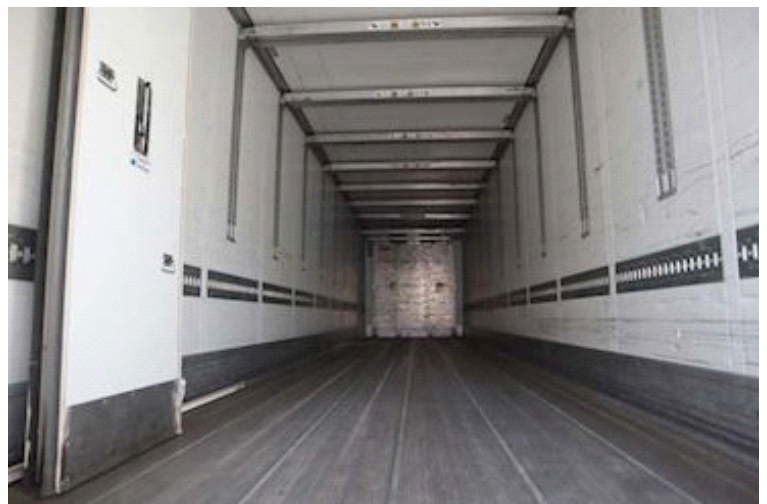

LASTAS A/S

Energivej 35 . DK-8722 Hedensted . Danmark
Motorvej / Autobahn E45 . Afkørsel / Abfahrt 58

E-mail: lastas@lastas.dk
www.lastas.dk

Tel +45 72 19 80 00 • Fax +45 72 19 80 01