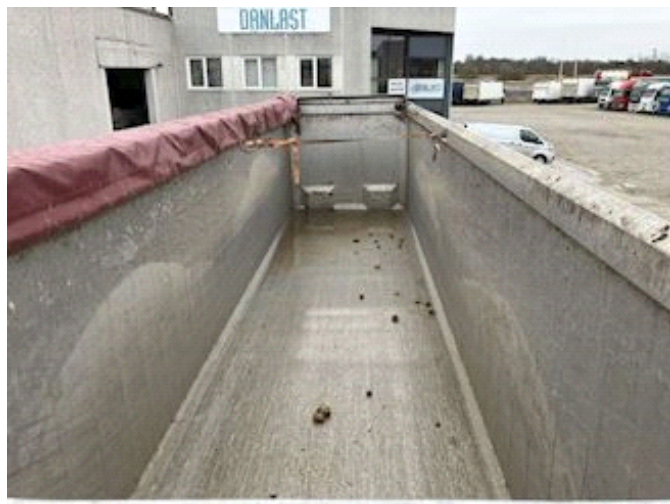

LASTAS A/S

Energivej 35 . DK-8722 Hedensted . Danmark
Motorvej / Autobahn E45 . Afkørsel / Abfahrt 58

E-mail: lastas@lastas.dk
www.lastas.dk

Tel +45 72 19 80 00 • Fax +45 72 19 80 01