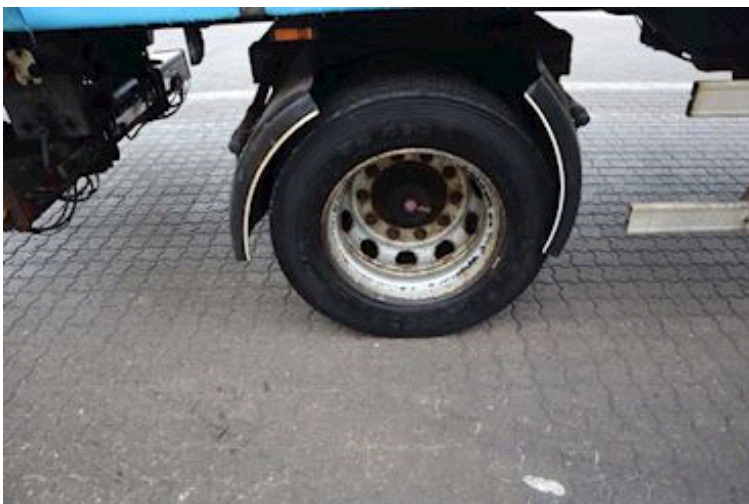

LASTAS A/S

Energivej 35 . DK-8722 Hedensted . Danmark
Motorvej / Autobahn E45 . Afkørsel / Abfahrt 58

E-mail: lastas@lastas.dk
www.lastas.dk

Tel +45 72 19 80 00 • Fax +45 72 19 80 01