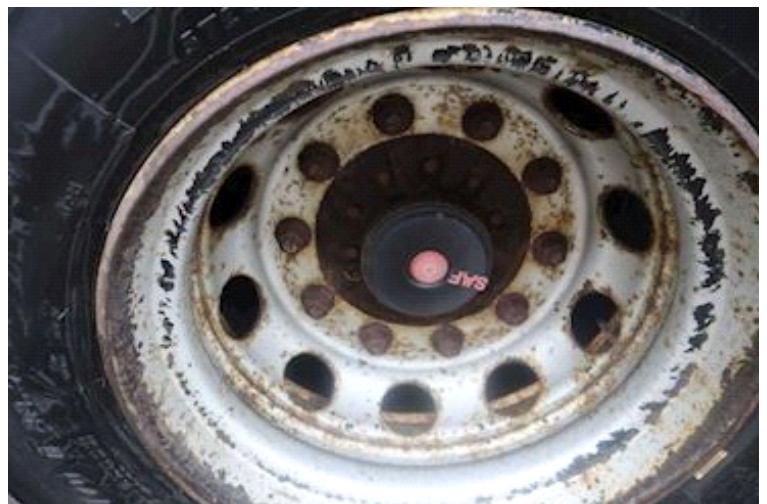

LASTAS A/S

Energivej 35 . DK-8722 Hedensted . Danmark
Motorvej / Autobahn E45 . Afkørsel / Abfahrt 58

E-mail: lastas@lastas.dk
www.lastas.dk

Tel +45 72 19 80 00 • Fax +45 72 19 80 01