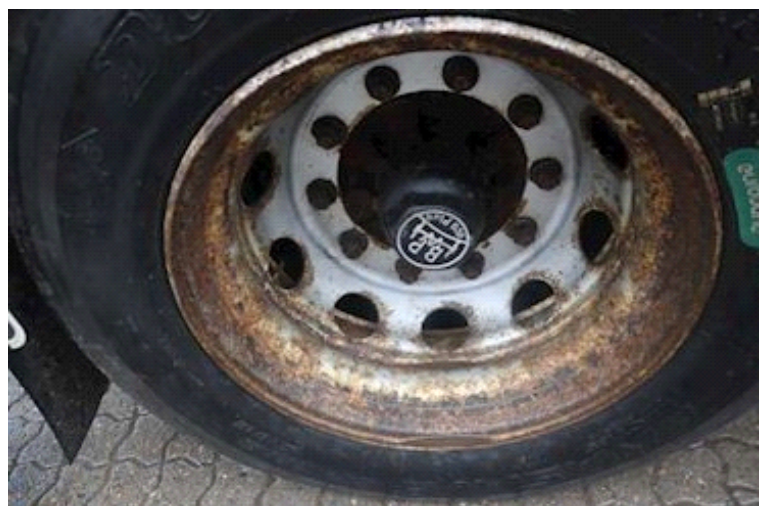

LASTAS A/S

Energivej 35 . DK-8722 Hedensted . Danmark
Motorvej / Autobahn E45 . Afkørsel / Abfahrt 58

E-mail: lastas@lastas.dk
www.lastas.dk

Tel +45 72 19 80 00 • Fax +45 72 19 80 01