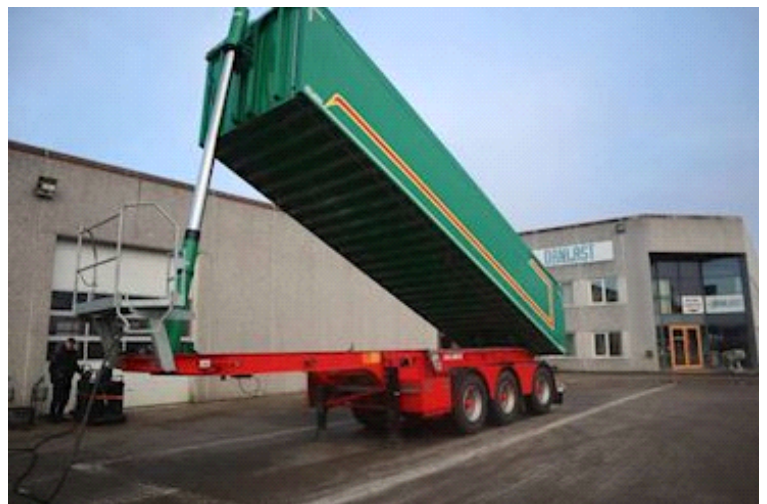

LASTAS A/S

Energivej 35 . DK-8722 Hedensted . Danmark
Motorvej / Autobahn E45 . Afkørsel / Abfahrt 58

E-mail: lastas@lastas.dk
www.lastas.dk

Tel +45 72 19 80 00 • Fax +45 72 19 80 01