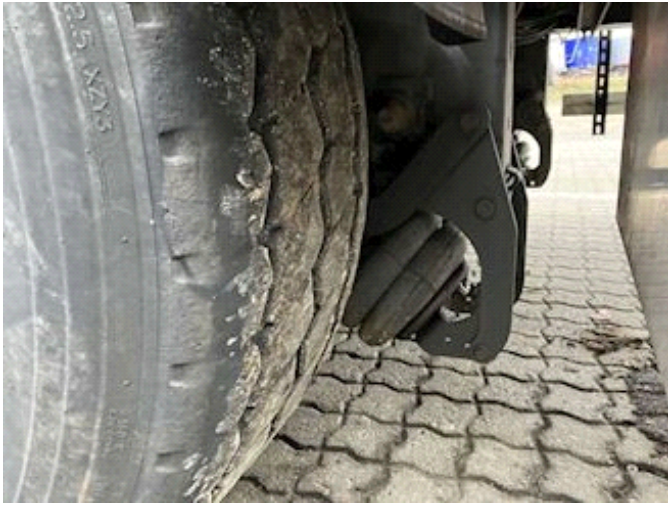

LASTAS A/S

Energivej 35 . DK-8722 Hedensted . Danmark
Motorvej / Autobahn E45 . Afkørsel / Abfahrt 58

E-mail: lastas@lastas.dk
www.lastas.dk

Tel +45 72 19 80 00 • Fax +45 72 19 80 01