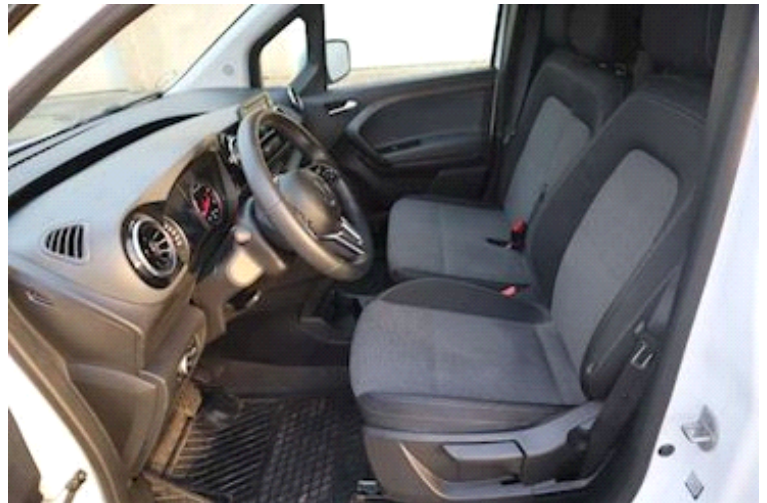

LASTAS A/S

Energivej 35 . DK-8722 Hedensted . Danmark
Motorvej / Autobahn E45 . Afkørsel / Abfahrt 58

E-mail: lastas@lastas.dk
www.lastas.dk

Tel +45 72 19 80 00 • Fax +45 72 19 80 01