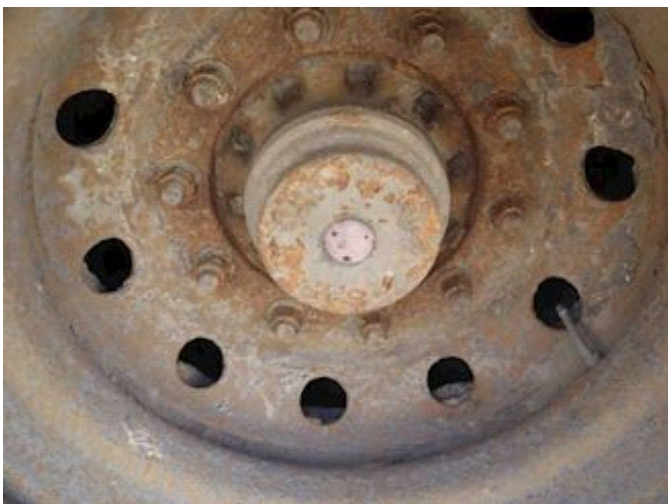

LASTAS A/S

Energivej 35 . DK-8722 Hedensted . Danmark
Motorvej / Autobahn E45 . Afkørsel / Abfahrt 58

E-mail: lastas@lastas.dk
www.lastas.dk

Tel +45 72 19 80 00 • Fax +45 72 19 80 01