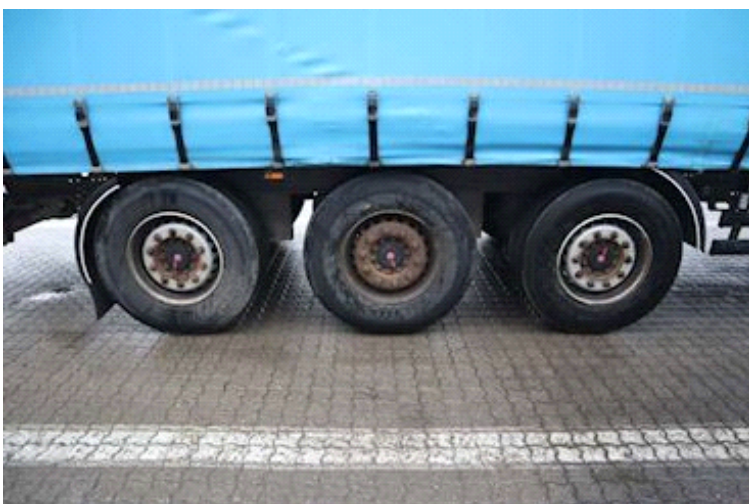

LASTAS A/S

Energivej 35 . DK-8722 Hedensted . Danmark
Motorvej / Autobahn E45 . Afkørsel / Abfahrt 58

E-mail: lastas@lastas.dk
www.lastas.dk

Tel +45 72 19 80 00 • Fax +45 72 19 80 01