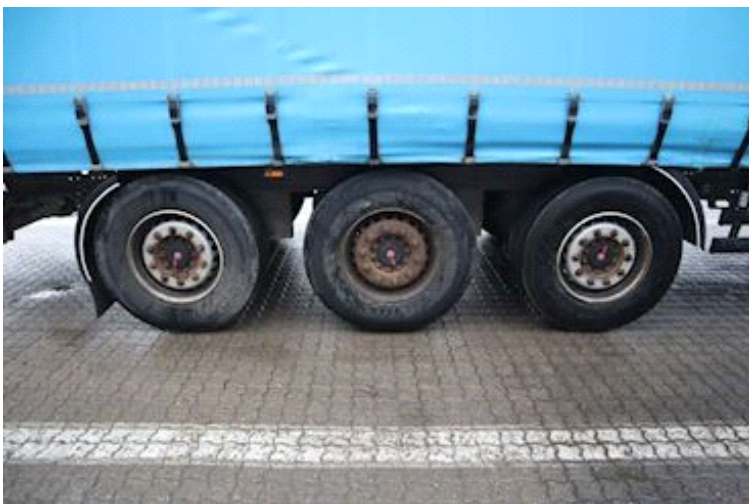

LASTAS A/S

Energivej 35 . DK-8722 Hedensted . Danmark
Motorvej / Autobahn E45 . Afkørsel / Abfahrt 58

E-mail: lastas@lastas.dk
www.lastas.dk

Tel +45 72 19 80 00 • Fax +45 72 19 80 01