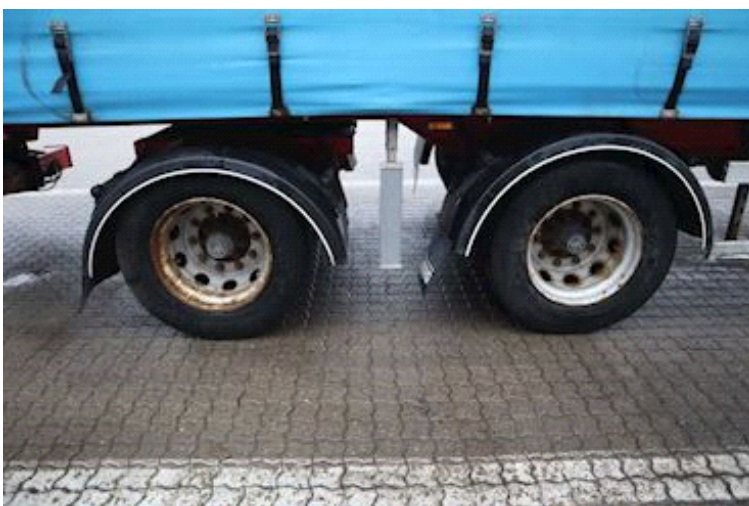

LASTAS A/S

Energivej 35 . DK-8722 Hedensted . Danmark
Motorvej / Autobahn E45 . Afkørsel / Abfahrt 58

E-mail: lastas@lastas.dk
www.lastas.dk

Tel +45 72 19 80 00 • Fax +45 72 19 80 01