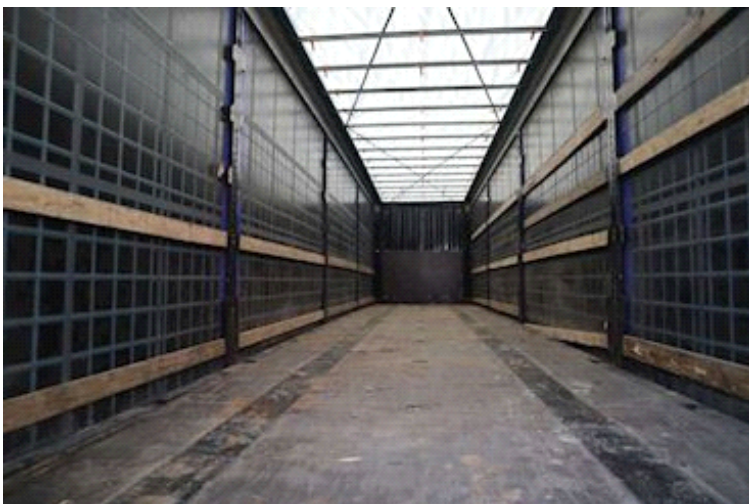

LASTAS A/S

Energivej 35 . DK-8722 Hedensted . Danmark
Motorvej / Autobahn E45 . Afkørsel / Abfahrt 58

E-mail: lastas@lastas.dk
www.lastas.dk

Tel +45 72 19 80 00 • Fax +45 72 19 80 01