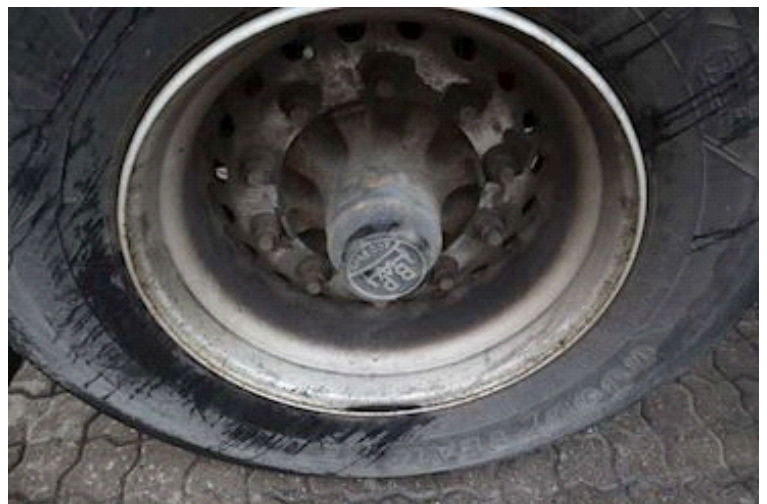

LASTAS A/S

Energivej 35 . DK-8722 Hedensted . Danmark
Motorvej / Autobahn E45 . Afkørsel / Abfahrt 58

E-mail: lastas@lastas.dk
www.lastas.dk

Tel +45 72 19 80 00 • Fax +45 72 19 80 01