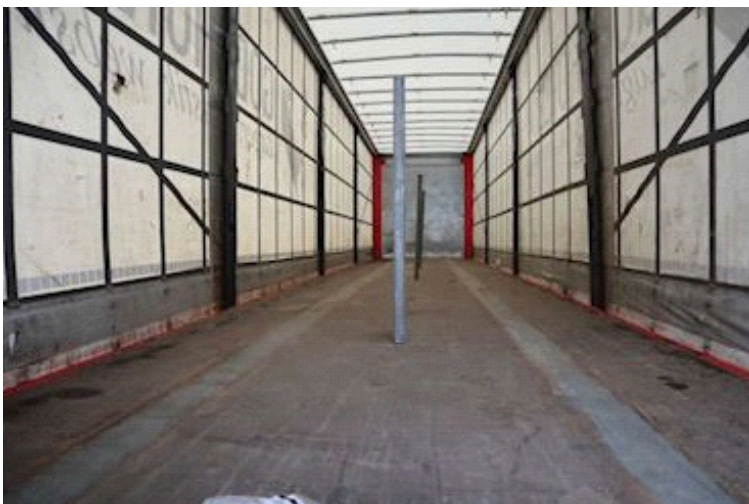

LASTAS A/S

Energivej 35 . DK-8722 Hedensted . Danmark
Motorvej / Autobahn E45 . Afkørsel / Abfahrt 58

E-mail: lastas@lastas.dk
www.lastas.dk

Tel +45 72 19 80 00 • Fax +45 72 19 80 01