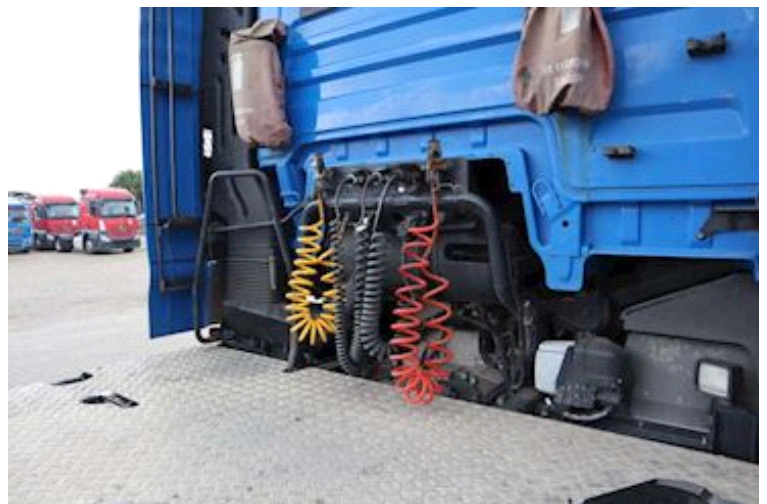

LASTAS A/S

Energivej 35 . DK-8722 Hedensted . Danmark
Motorvej / Autobahn E45 . Afkørsel / Abfahrt 58

E-mail: lastas@lastas.dk
www.lastas.dk

Tel +45 72 19 80 00 • Fax +45 72 19 80 01