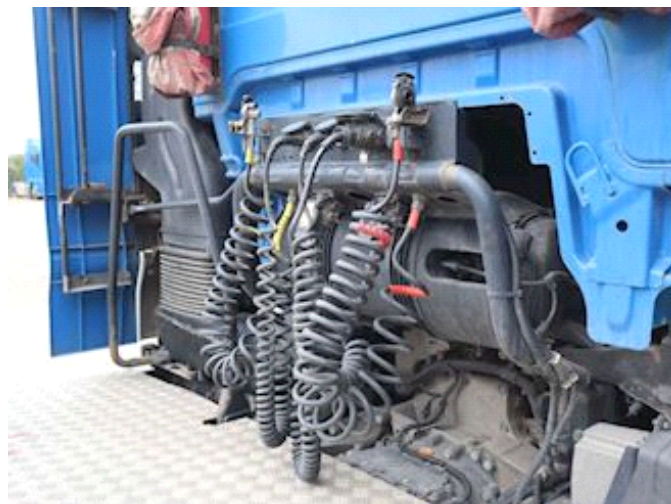

LASTAS A/S

Energivej 35 . DK-8722 Hedensted . Danmark
Motorvej / Autobahn E45 . Afkørsel / Abfahrt 58

E-mail: lastas@lastas.dk
www.lastas.dk

Tel +45 72 19 80 00 • Fax +45 72 19 80 01