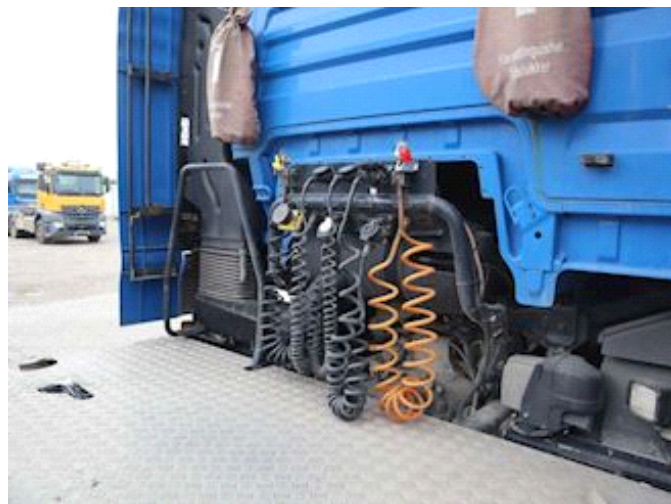

LASTAS A/S

Energivej 35 . DK-8722 Hedensted . Danmark
Motorvej / Autobahn E45 . Afkørsel / Abfahrt 58

E-mail: lastas@lastas.dk
www.lastas.dk

Tel +45 72 19 80 00 • Fax +45 72 19 80 01