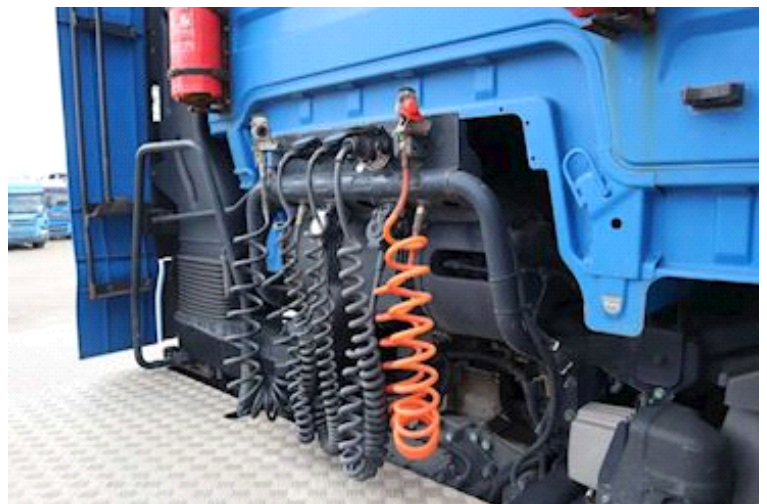

LASTAS A/S

Energivej 35 . DK-8722 Hedensted . Danmark
Motorvej / Autobahn E45 . Afkørsel / Abfahrt 58

E-mail: lastas@lastas.dk
www.lastas.dk

Tel +45 72 19 80 00 • Fax +45 72 19 80 01