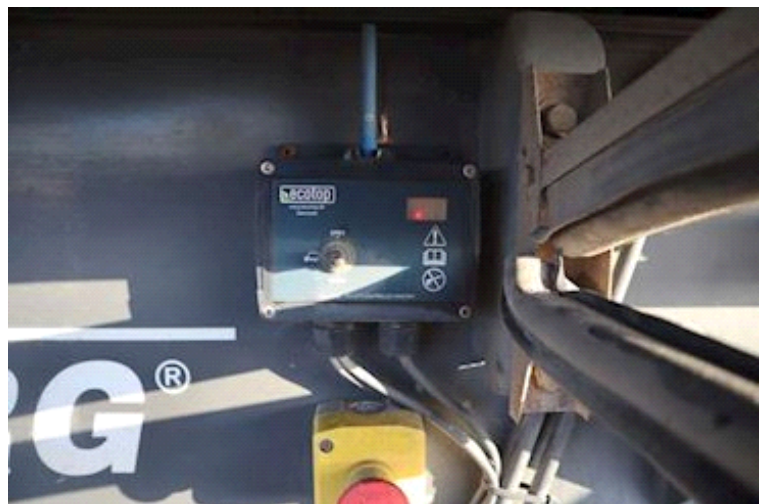

LASTAS A/S

Energivej 35 . DK-8722 Hedensted . Danmark
Motorvej / Autobahn E45 . Afkørsel / Abfahrt 58

E-mail: lastas@lastas.dk
www.lastas.dk

Tel +45 72 19 80 00 • Fax +45 72 19 80 01