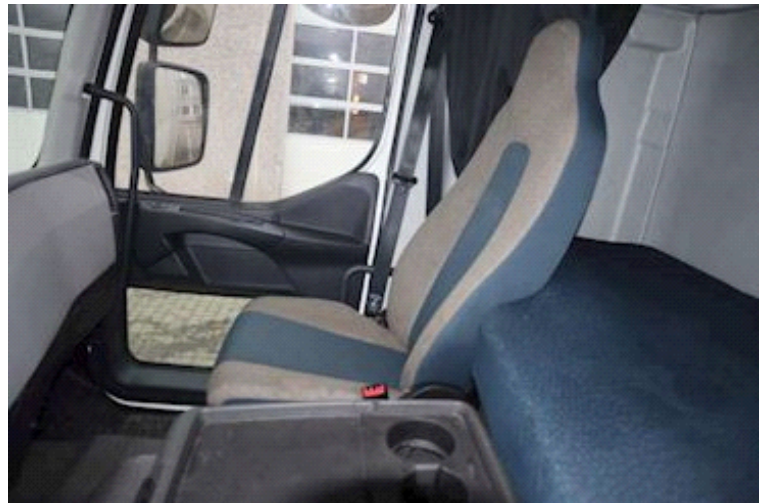

LASTAS A/S

Energivej 35 . DK-8722 Hedensted . Danmark
Motorvej / Autobahn E45 . Afkørsel / Abfahrt 58

E-mail: lastas@lastas.dk
www.lastas.dk

Tel +45 72 19 80 00 • Fax +45 72 19 80 01