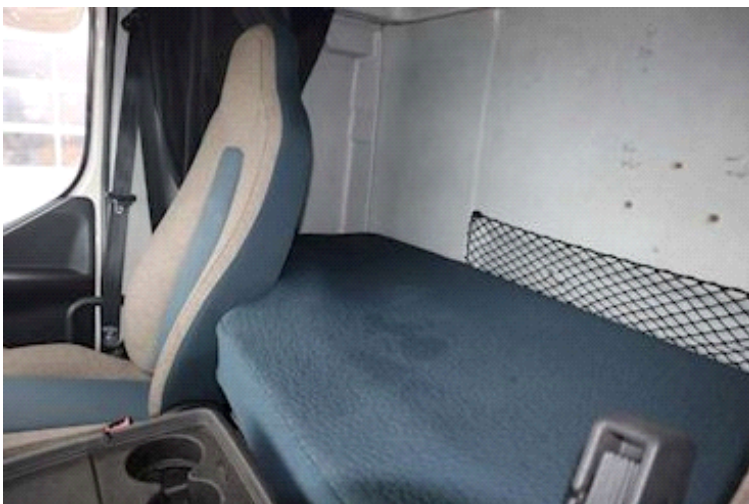

LASTAS A/S

Energivej 35 . DK-8722 Hedensted . Danmark
Motorvej / Autobahn E45 . Afkørsel / Abfahrt 58

E-mail: lastas@lastas.dk
www.lastas.dk

Tel +45 72 19 80 00 • Fax +45 72 19 80 01