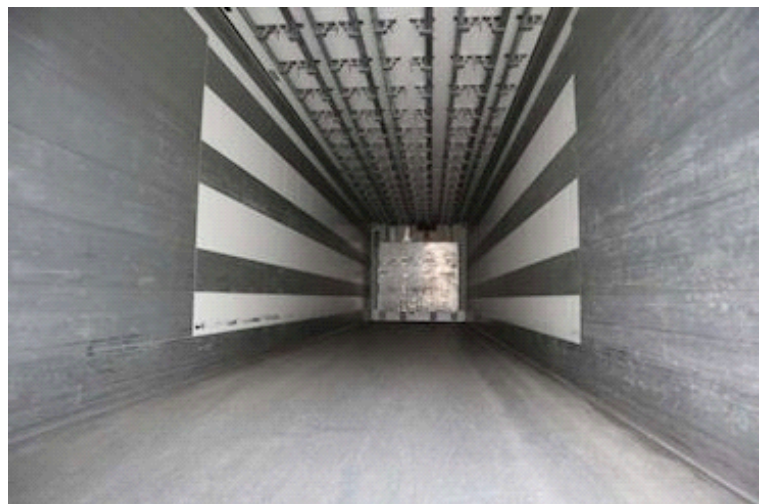

LASTAS A/S

Energivej 35 . DK-8722 Hedensted . Danmark
Motorvej / Autobahn E45 . Afkørsel / Abfahrt 58

E-mail: lastas@lastas.dk
www.lastas.dk

Tel +45 72 19 80 00 • Fax +45 72 19 80 01