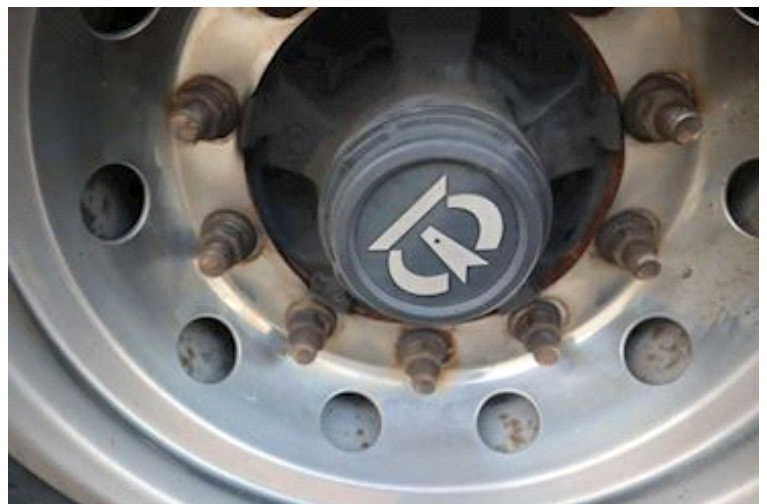

LASTAS A/S

Energivej 35 . DK-8722 Hedensted . Danmark
Motorvej / Autobahn E45 . Afkørsel / Abfahrt 58

E-mail: lastas@lastas.dk
www.lastas.dk

Tel +45 72 19 80 00 • Fax +45 72 19 80 01