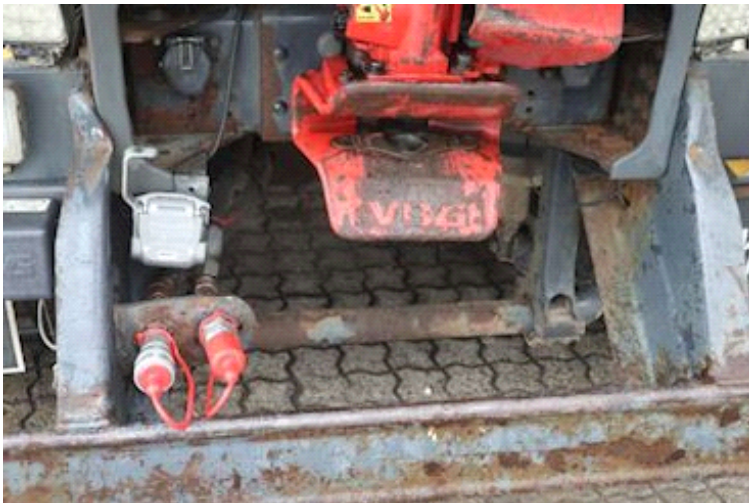

LASTAS A/S

Energivej 35 . DK-8722 Hedensted . Danmark
Motorvej / Autobahn E45 . Afkørsel / Abfahrt 58

E-mail: lastas@lastas.dk
www.lastas.dk

Tel +45 72 19 80 00 • Fax +45 72 19 80 01