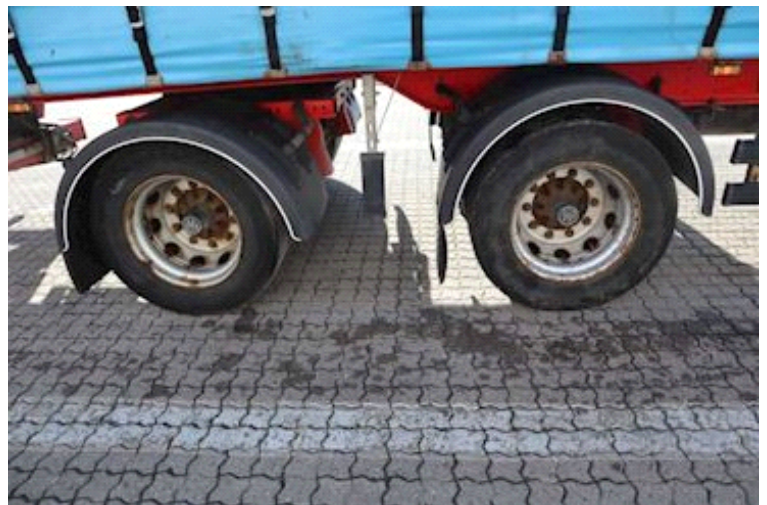

LASTAS A/S

Energivej 35 . DK-8722 Hedensted . Danmark
Motorvej / Autobahn E45 . Afkørsel / Abfahrt 58

E-mail: lastas@lastas.dk
www.lastas.dk

Tel +45 72 19 80 00 • Fax +45 72 19 80 01