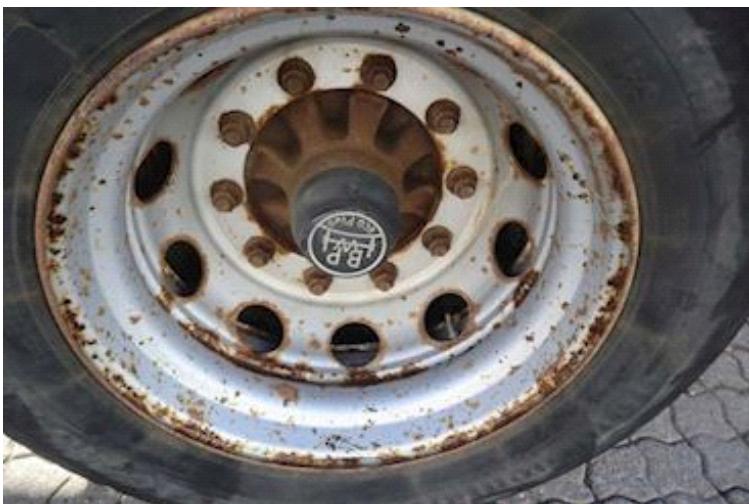

LASTAS A/S

Energivej 35 . DK-8722 Hedensted . Danmark
Motorvej / Autobahn E45 . Afkørsel / Abfahrt 58

E-mail: lastas@lastas.dk
www.lastas.dk

Tel +45 72 19 80 00 • Fax +45 72 19 80 01