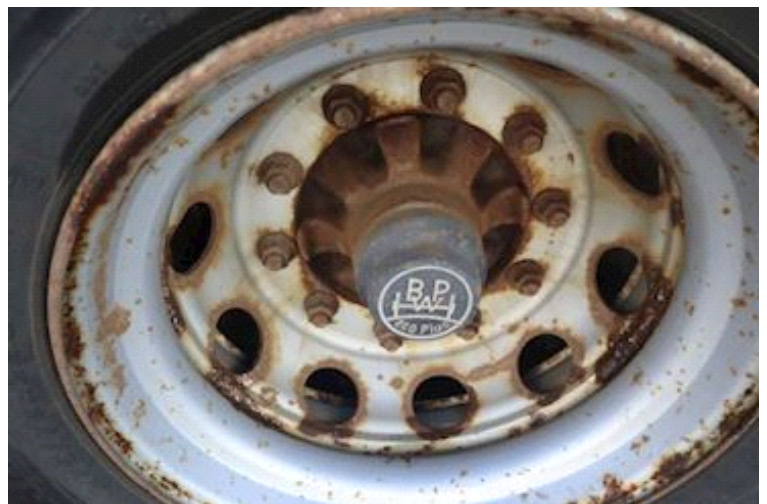

LASTAS A/S

Energivej 35 . DK-8722 Hedensted . Danmark
Motorvej / Autobahn E45 . Afkørsel / Abfahrt 58

E-mail: lastas@lastas.dk
www.lastas.dk

Tel +45 72 19 80 00 • Fax +45 72 19 80 01