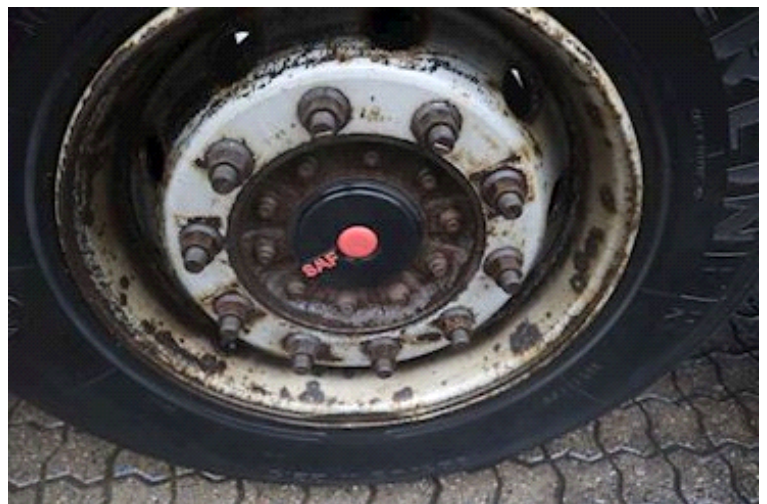

LASTAS A/S

Energivej 35 . DK-8722 Hedensted . Danmark
Motorvej / Autobahn E45 . Afkørsel / Abfahrt 58

E-mail: lastas@lastas.dk
www.lastas.dk

Tel +45 72 19 80 00 • Fax +45 72 19 80 01