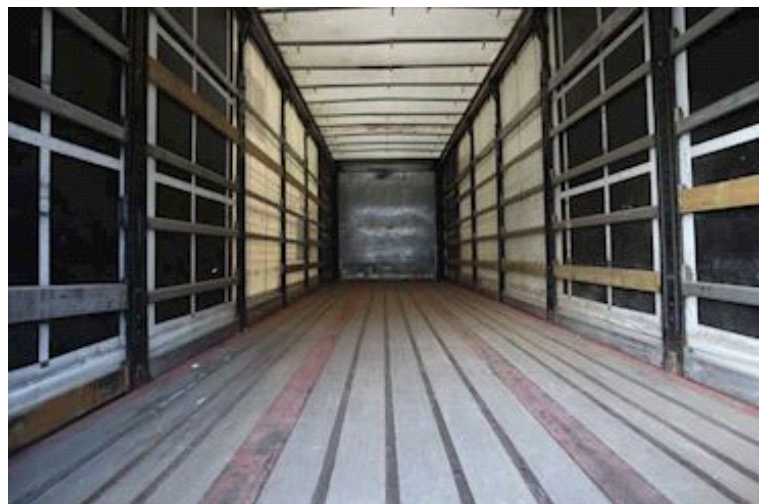

LASTAS A/S

Energivej 35 . DK-8722 Hedensted . Danmark
Motorvej / Autobahn E45 . Afkørsel / Abfahrt 58

E-mail: lastas@lastas.dk
www.lastas.dk

Tel +45 72 19 80 00 • Fax +45 72 19 80 01