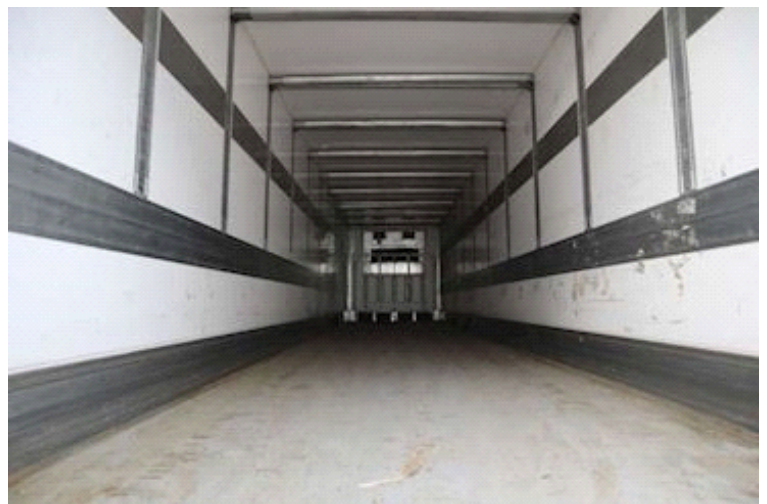

LASTAS A/S

Energivej 35 . DK-8722 Hedensted . Danmark
Motorvej / Autobahn E45 . Afkørsel / Abfahrt 58

E-mail: lastas@lastas.dk
www.lastas.dk

Tel +45 72 19 80 00 • Fax +45 72 19 80 01