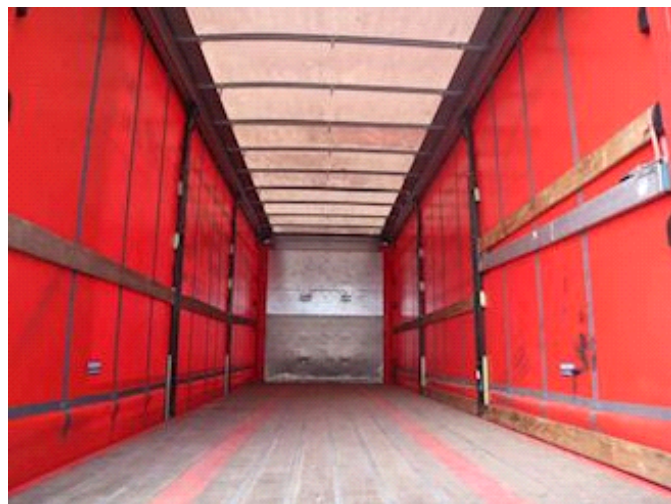

LASTAS A/S

Energivej 35 . DK-8722 Hedensted . Danmark
Motorvej / Autobahn E45 . Afkørsel / Abfahrt 58

E-mail: lastas@lastas.dk
www.lastas.dk

Tel +45 72 19 80 00 • Fax +45 72 19 80 01