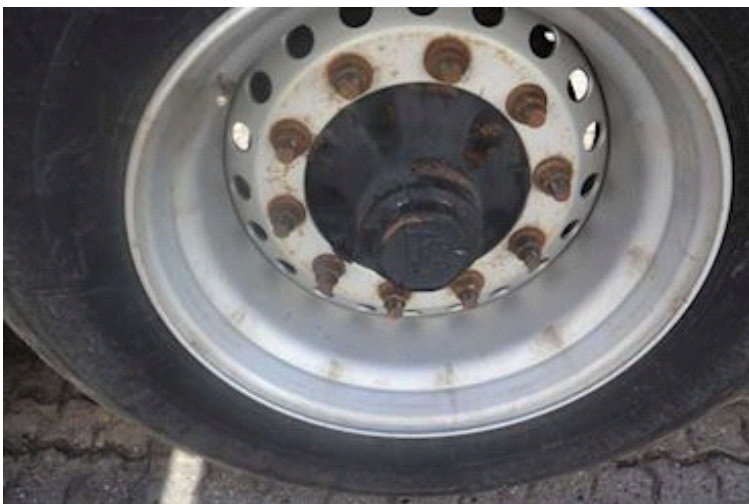

LASTAS A/S

Energivej 35 . DK-8722 Hedensted . Danmark
Motorvej / Autobahn E45 . Afkørsel / Abfahrt 58

E-mail: lastas@lastas.dk
www.lastas.dk

Tel +45 72 19 80 00 • Fax +45 72 19 80 01