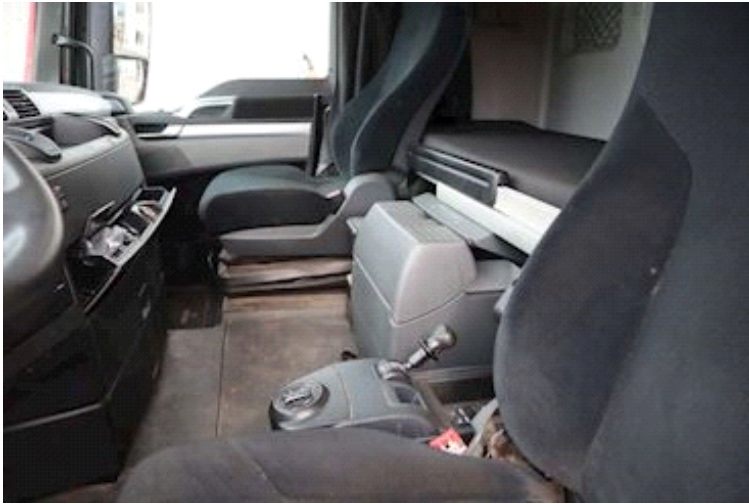

LASTAS A/S

Energivej 35 . DK-8722 Hedensted . Danmark
Motorvej / Autobahn E45 . Afkørsel / Abfahrt 58

E-mail: lastas@lastas.dk
www.lastas.dk

Tel +45 72 19 80 00 • Fax +45 72 19 80 01