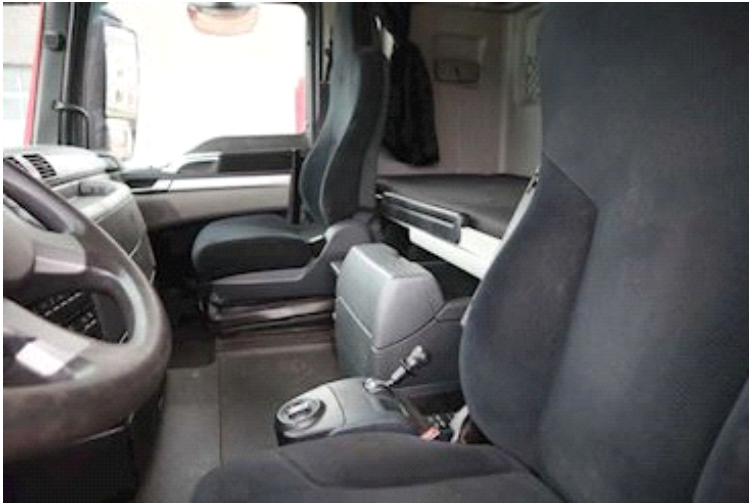

LASTAS A/S

Energivej 35 . DK-8722 Hedensted . Danmark
Motorvej / Autobahn E45 . Afkørsel / Abfahrt 58

E-mail: lastas@lastas.dk
www.lastas.dk

Tel +45 72 19 80 00 • Fax +45 72 19 80 01