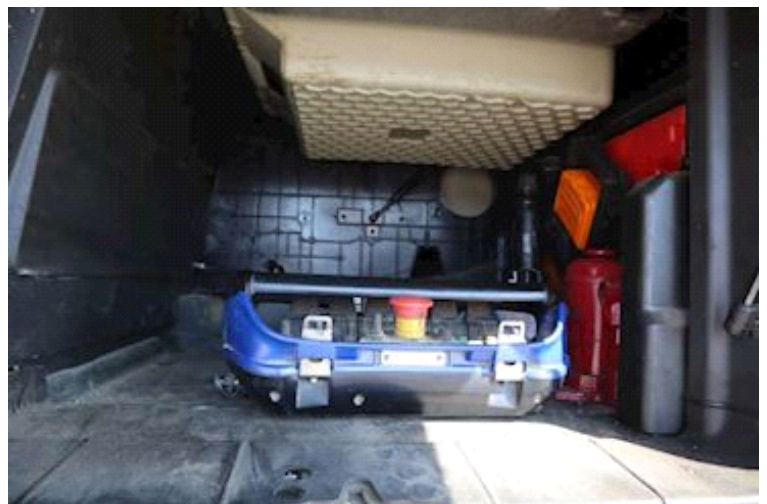

LASTAS A/S

Energivej 35 . DK-8722 Hedensted . Danmark
Motorvej / Autobahn E45 . Afkørsel / Abfahrt 58

E-mail: lastas@lastas.dk
www.lastas.dk

Tel +45 72 19 80 00 • Fax +45 72 19 80 01