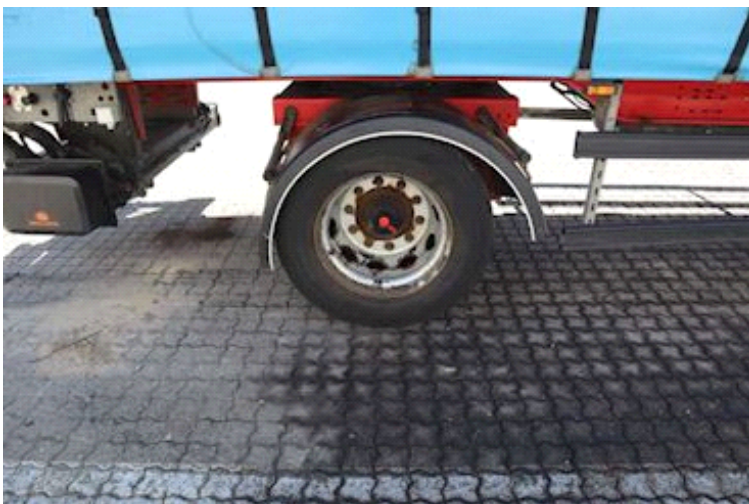

LASTAS A/S

Energivej 35 . DK-8722 Hedensted . Danmark
Motorvej / Autobahn E45 . Afkørsel / Abfahrt 58

E-mail: lastas@lastas.dk
www.lastas.dk

Tel +45 72 19 80 00 • Fax +45 72 19 80 01