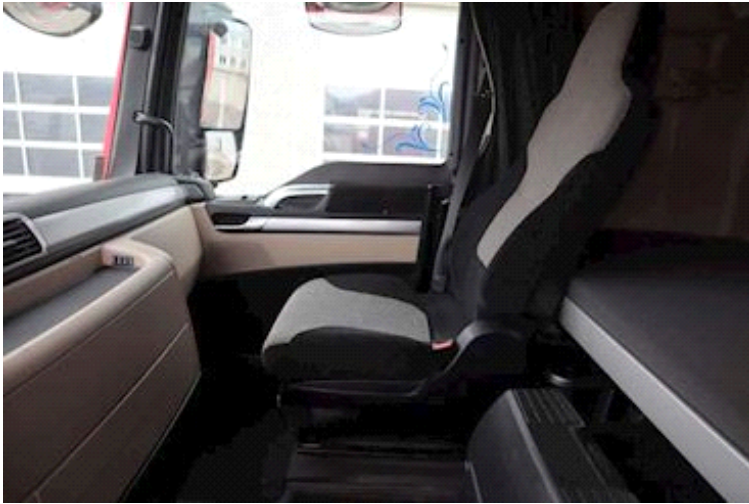

LASTAS A/S

Energivej 35 . DK-8722 Hedensted . Danmark
Motorvej / Autobahn E45 . Afkørsel / Abfahrt 58

E-mail: lastas@lastas.dk
www.lastas.dk

Tel +45 72 19 80 00 • Fax +45 72 19 80 01