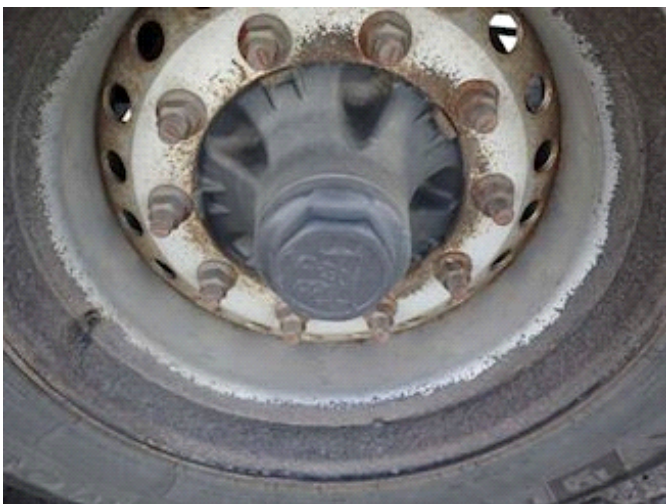

LASTAS A/S

Energivej 35 . DK-8722 Hedensted . Danmark
Motorvej / Autobahn E45 . Afkørsel / Abfahrt 58

E-mail: lastas@lastas.dk
www.lastas.dk

Tel +45 72 19 80 00 • Fax +45 72 19 80 01