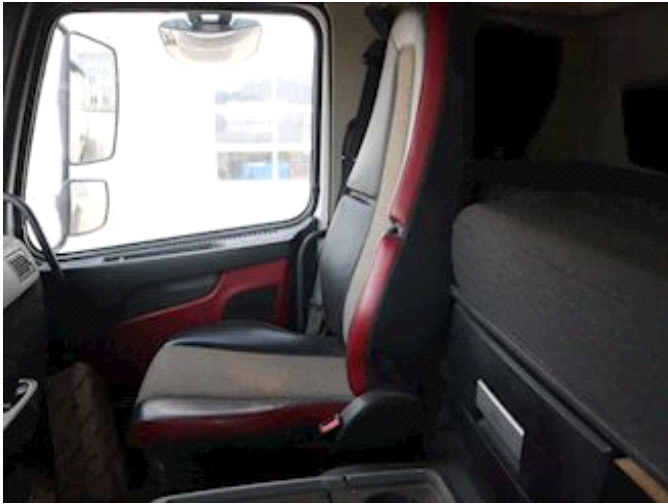

LASTAS A/S

Energivej 35 . DK-8722 Hedensted . Danmark
Motorvej / Autobahn E45 . Afkørsel / Abfahrt 58

E-mail: lastas@lastas.dk
www.lastas.dk

Tel +45 72 19 80 00 • Fax +45 72 19 80 01