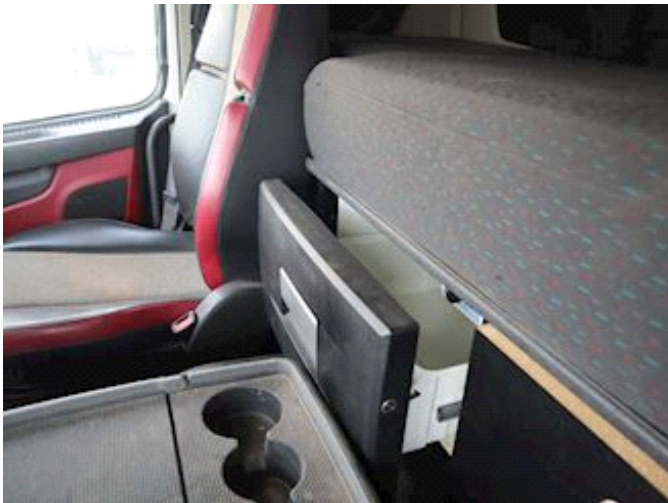

LASTAS A/S

Energivej 35 . DK-8722 Hedensted . Danmark
Motorvej / Autobahn E45 . Afkørsel / Abfahrt 58

E-mail: lastas@lastas.dk
www.lastas.dk

Tel +45 72 19 80 00 • Fax +45 72 19 80 01