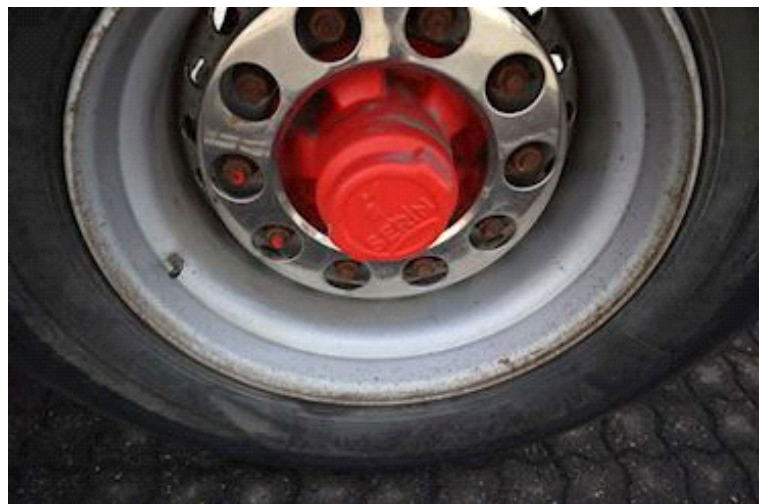

LASTAS A/S

Energivej 35 . DK-8722 Hedensted . Danmark
Motorvej / Autobahn E45 . Afkørsel / Abfahrt 58

E-mail: lastas@lastas.dk
www.lastas.dk

Tel +45 72 19 80 00 • Fax +45 72 19 80 01