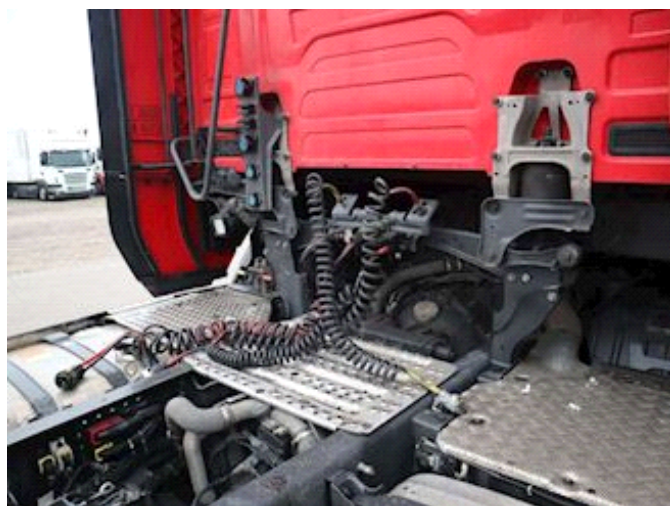

LASTAS A/S

Energivej 35 . DK-8722 Hedensted . Danmark
Motorvej / Autobahn E45 . Afkørsel / Abfahrt 58

E-mail: lastas@lastas.dk
www.lastas.dk

Tel +45 72 19 80 00 • Fax +45 72 19 80 01