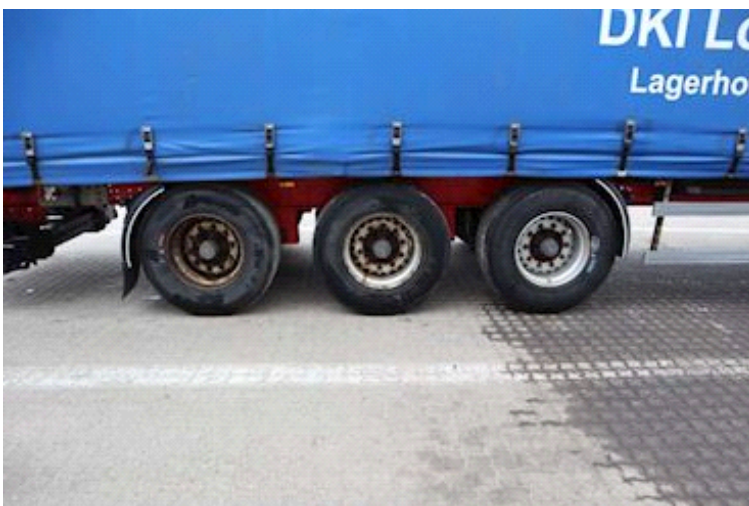

LASTAS A/S

Energivej 35 . DK-8722 Hedensted . Danmark
Motorvej / Autobahn E45 . Afkørsel / Abfahrt 58

E-mail: lastas@lastas.dk
www.lastas.dk

Tel +45 72 19 80 00 • Fax +45 72 19 80 01