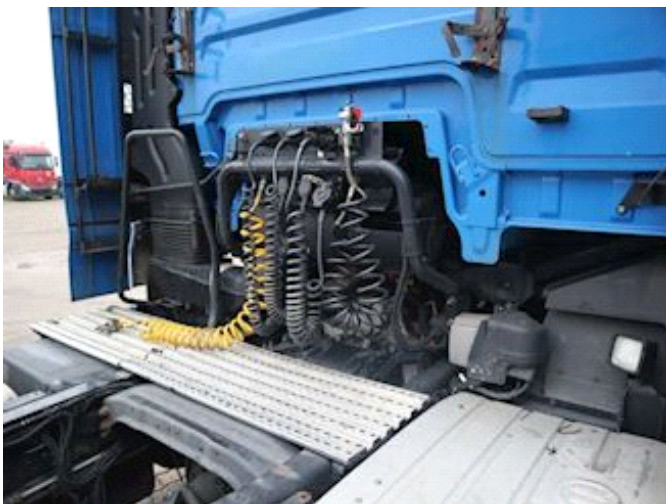

LASTAS A/S

Energivej 35 . DK-8722 Hedensted . Danmark
Motorvej / Autobahn E45 . Afkørsel / Abfahrt 58

E-mail: lastas@lastas.dk
www.lastas.dk

Tel +45 72 19 80 00 • Fax +45 72 19 80 01