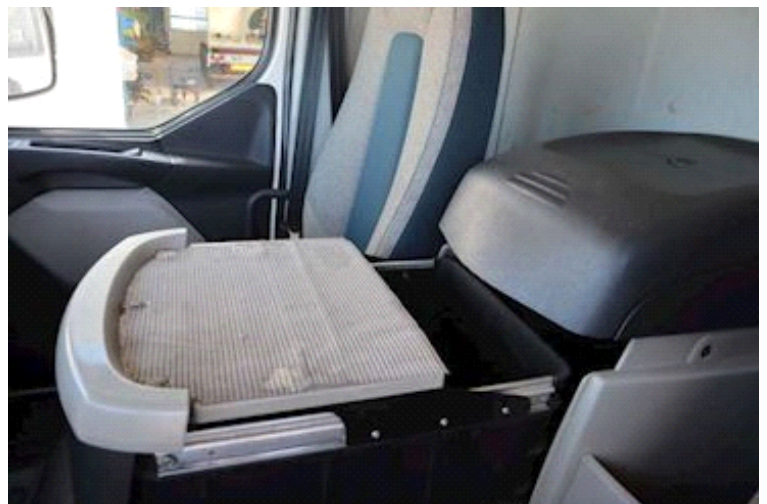

LASTAS A/S

Energivej 35 . DK-8722 Hedensted . Danmark
Motorvej / Autobahn E45 . Afkørsel / Abfahrt 58

E-mail: lastas@lastas.dk
www.lastas.dk

Tel +45 72 19 80 00 • Fax +45 72 19 80 01