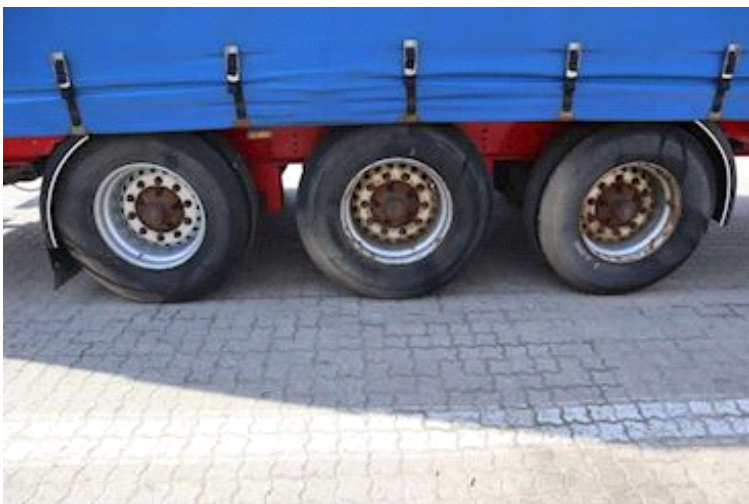

LASTAS A/S

Energivej 35 . DK-8722 Hedensted . Danmark
Motorvej / Autobahn E45 . Afkørsel / Abfahrt 58

E-mail: lastas@lastas.dk
www.lastas.dk

Tel +45 72 19 80 00 • Fax +45 72 19 80 01