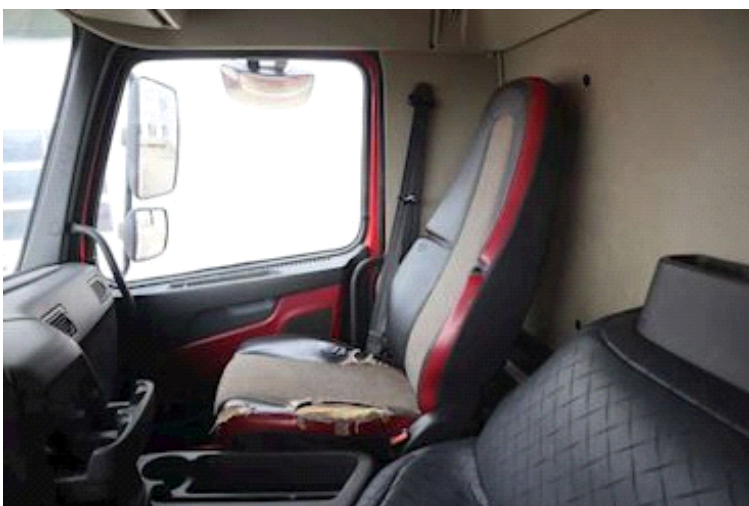

LASTAS A/S

Energivej 35 . DK-8722 Hedensted . Danmark
Motorvej / Autobahn E45 . Afkørsel / Abfahrt 58

E-mail: lastas@lastas.dk
www.lastas.dk

Tel +45 72 19 80 00 • Fax +45 72 19 80 01