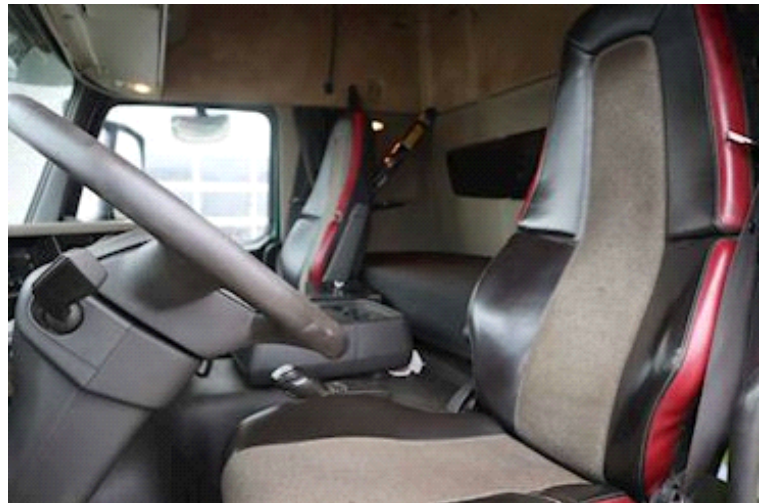

LASTAS A/S

Energivej 35 . DK-8722 Hedensted . Danmark
Motorvej / Autobahn E45 . Afkørsel / Abfahrt 58

E-mail: lastas@lastas.dk
www.lastas.dk

Tel +45 72 19 80 00 • Fax +45 72 19 80 01