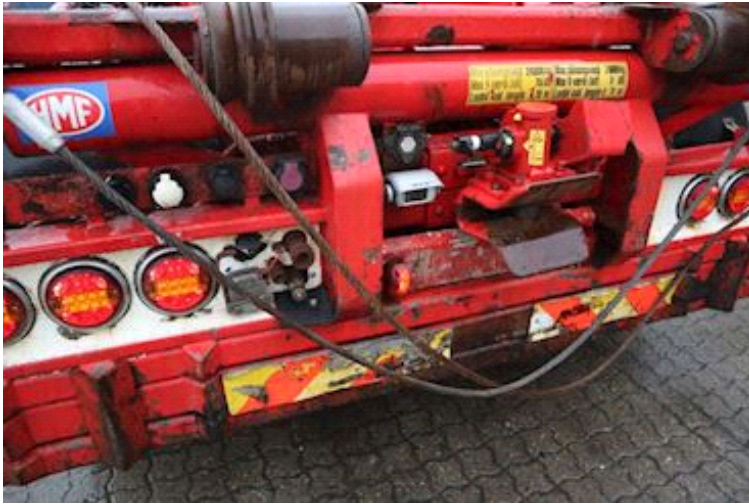

LASTAS A/S

Energivej 35 . DK-8722 Hedensted . Danmark
Motorvej / Autobahn E45 . Afkørsel / Abfahrt 58

E-mail: lastas@lastas.dk
www.lastas.dk

Tel +45 72 19 80 00 • Fax +45 72 19 80 01