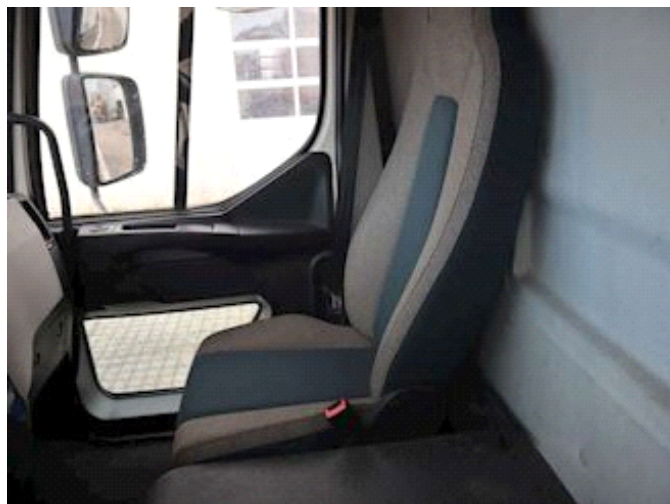

LASTAS A/S

Energivej 35 . DK-8722 Hedensted . Danmark
Motorvej / Autobahn E45 . Afkørsel / Abfahrt 58

E-mail: lastas@lastas.dk
www.lastas.dk

Tel +45 72 19 80 00 • Fax +45 72 19 80 01