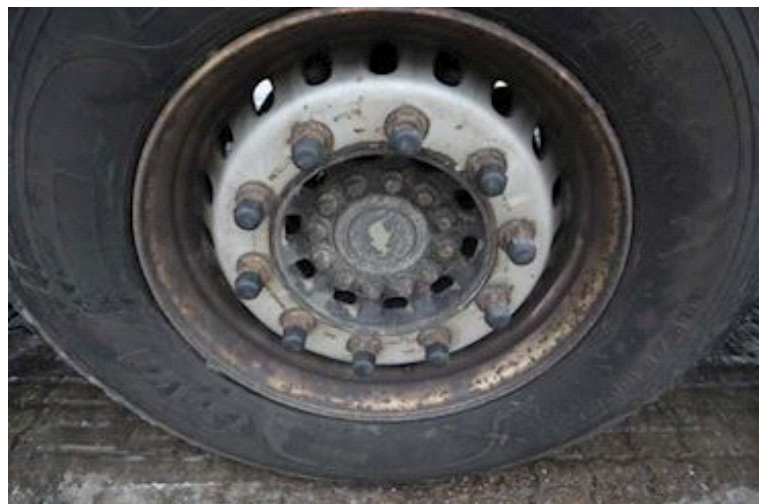

LASTAS A/S

Energivej 35 . DK-8722 Hedensted . Danmark
Motorvej / Autobahn E45 . Afkørsel / Abfahrt 58

E-mail: lastas@lastas.dk
www.lastas.dk

Tel +45 72 19 80 00 • Fax +45 72 19 80 01