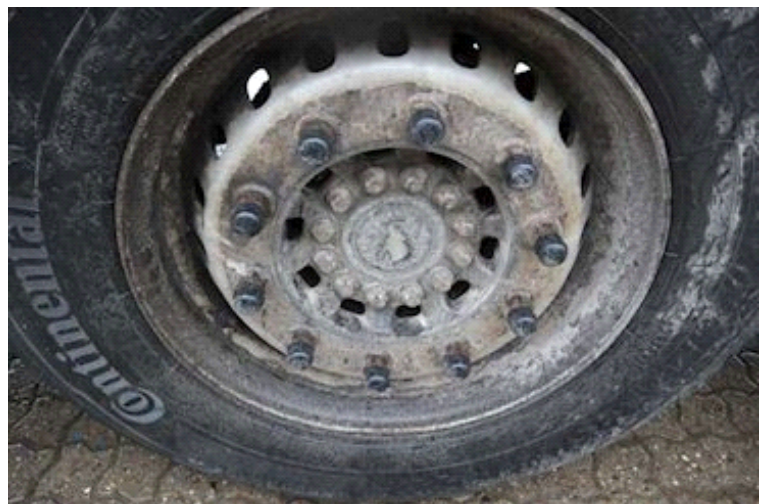

LASTAS A/S

Energivej 35 . DK-8722 Hedensted . Danmark
Motorvej / Autobahn E45 . Afkørsel / Abfahrt 58

E-mail: lastas@lastas.dk
www.lastas.dk

Tel +45 72 19 80 00 • Fax +45 72 19 80 01