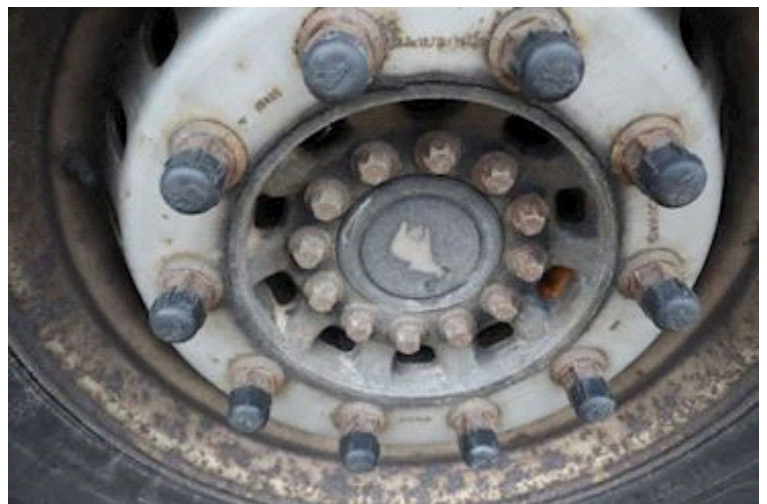

LASTAS A/S

Energivej 35 . DK-8722 Hedensted . Danmark
Motorvej / Autobahn E45 . Afkørsel / Abfahrt 58

E-mail: lastas@lastas.dk
www.lastas.dk

Tel +45 72 19 80 00 • Fax +45 72 19 80 01